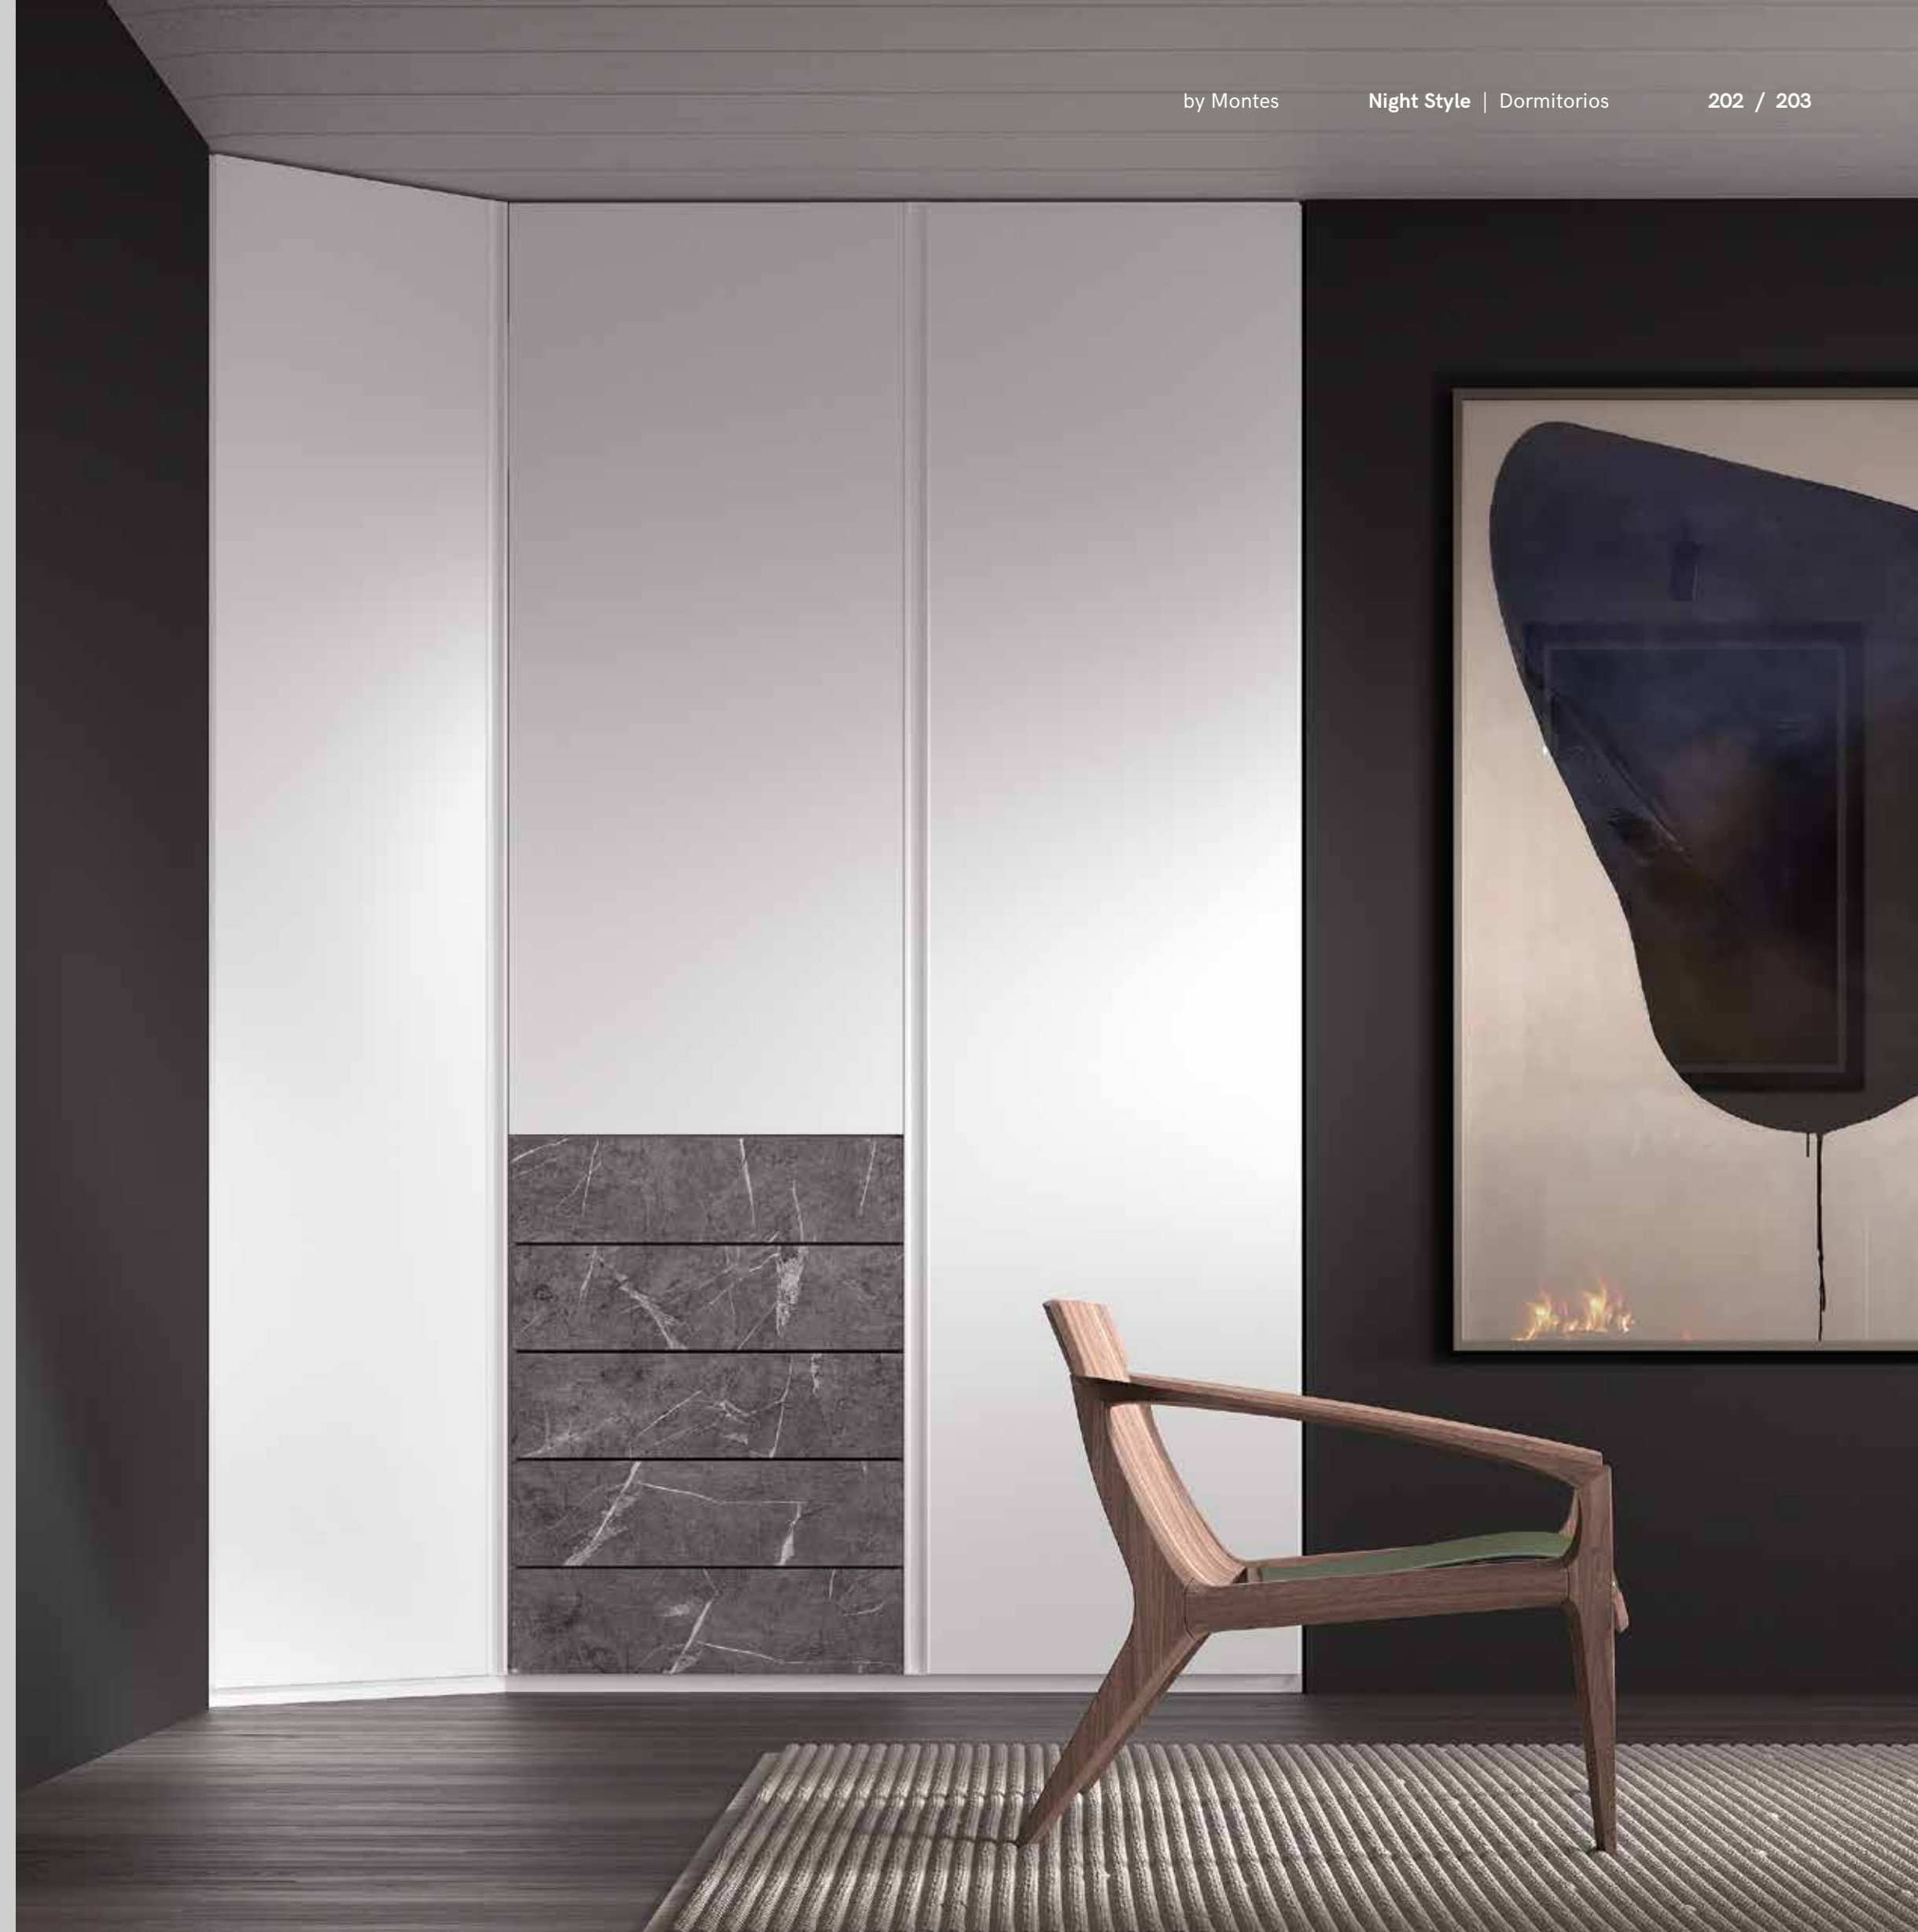

58 NightStyle

SOFT BLANCO / NATURE CALIZA
TIRADOR GOLA