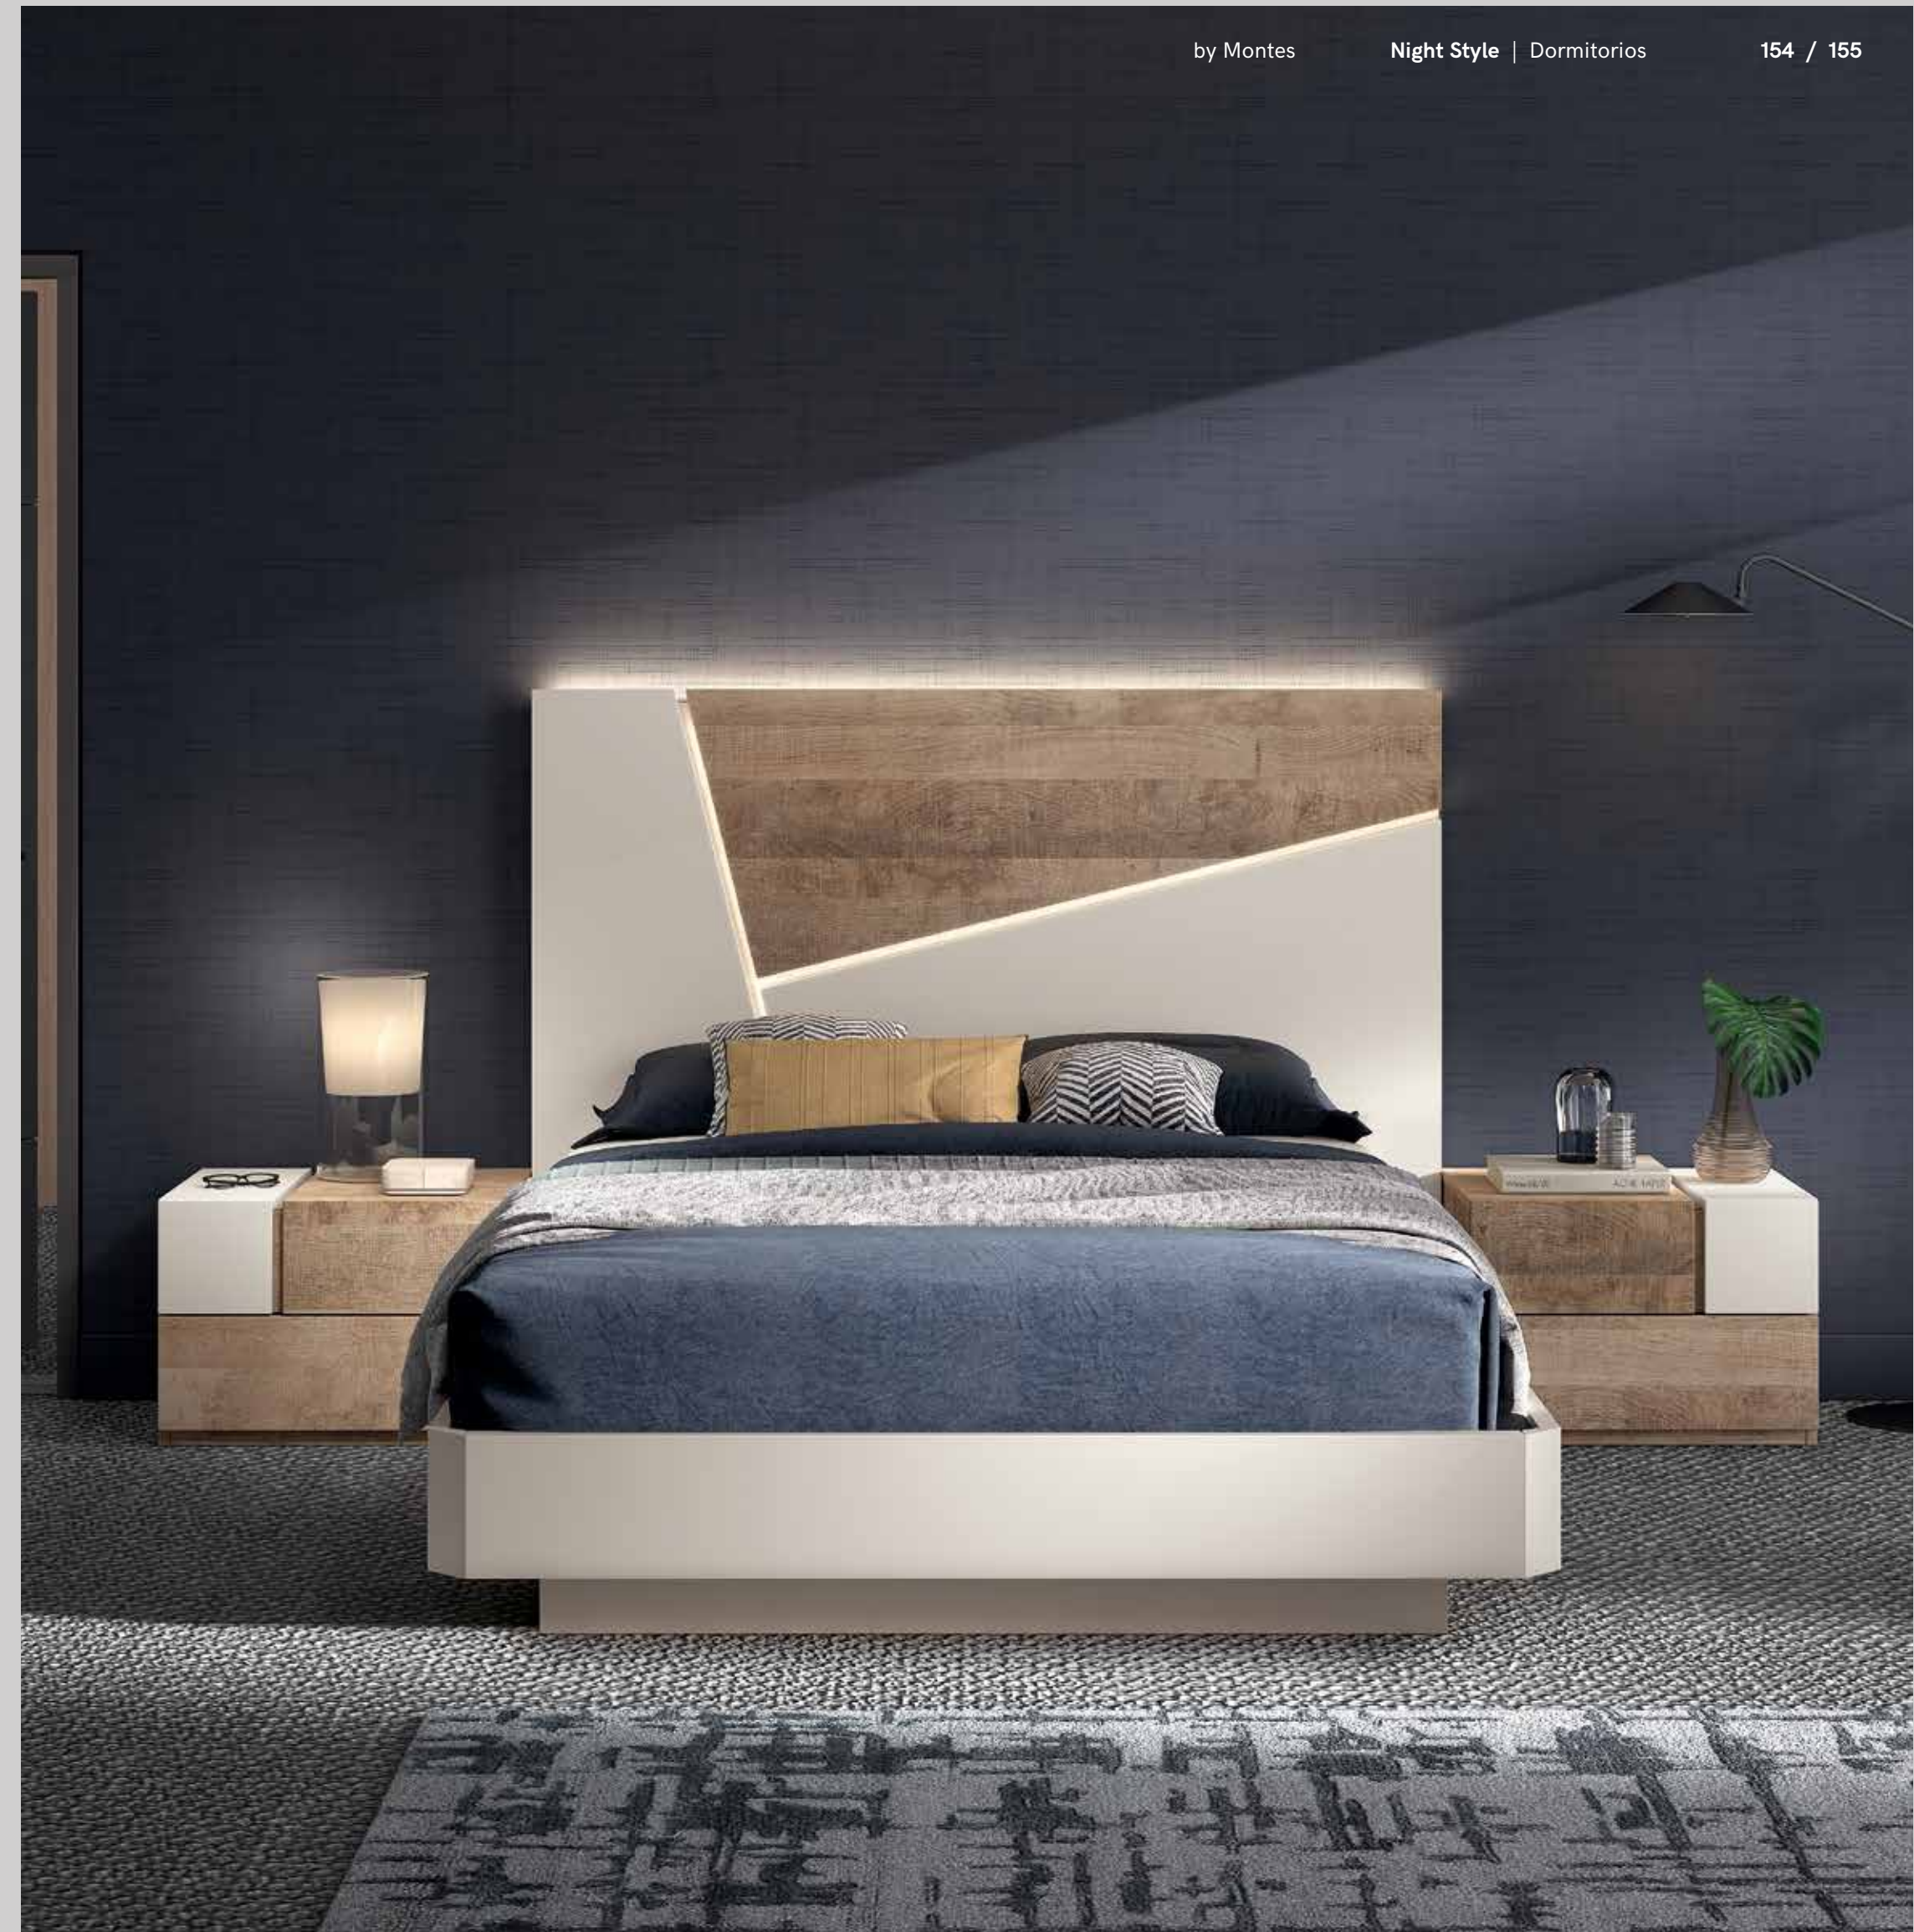

42 NightStyle

ÁLAMO / RATÓN
TIRADOR PUSH